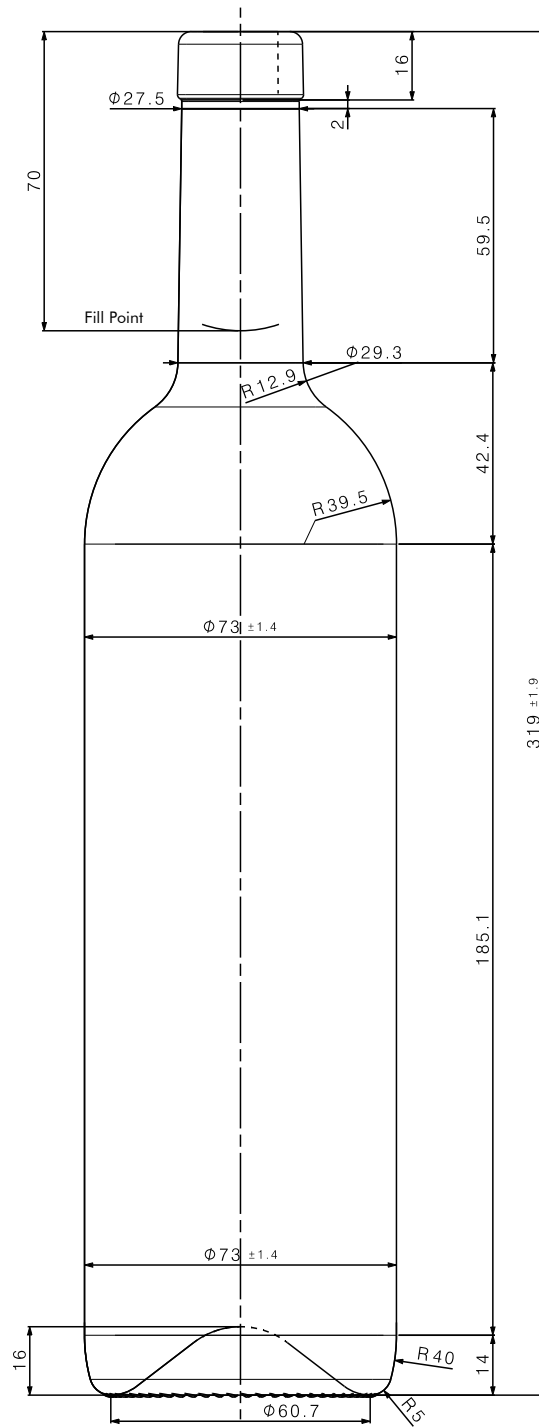

CASTELLO

KMC
G L A S S

(NF H 35 077/078)

- ⑧ Castello
- ⑧ Weight - 504 g
- ⑧ Filling CAP - 750 ml
- ⑧ Color - Olive Green
- ⑧ Diameter - 73 ± 1.4
- ⑧ Entrance bore diameter - 17.5

www.kmc.glass
sales@kmc.glass