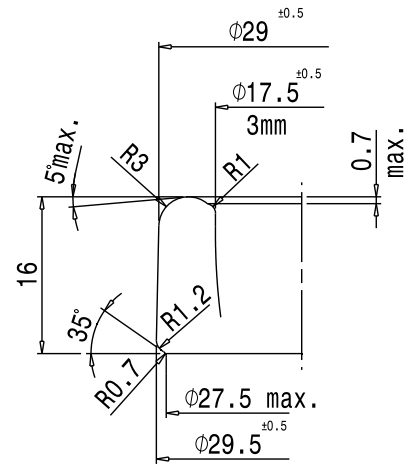

CASTELLO

KMC
G L A S S

(NF H 35 077/078)

- ⑧ Castello
- ⑧ Weight - 504 g
- ⑧ Filling CAP - 750 ml
- ⑧ Color - Olive Green
- ⑧ Diameter - 73 ± 1.4
- ⑧ Entrance bore diameter - 17.5

www.kmc.glass
sales@kmc.glass